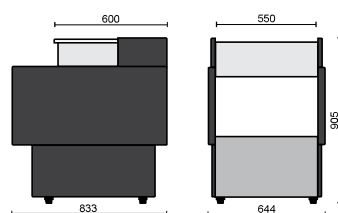

Balcão caixa
Till counter
Meuble caisse

Mod.	X x Y x Z mm	Cod.	Mod.
Balcão Caixa · Till Counter · Meuble Caisse			
CXAR-CX ARAYA	650x833x905	921008	CXAR-CX ARAYA

Decoração frontal branca (RAL 9003), incluída. · White (RAL 9003) frontal design, included. · Décoration frontale blanc (RAL 9003), inclus.