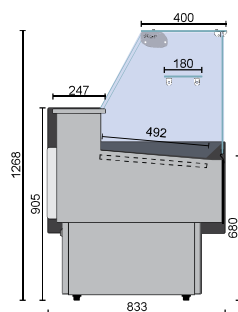

Vitrina vidros direitos
Straight glass serve-over counter
Vitrine service arrière verre droit

Mod.	X x Y x Z mm	□	W/V ~	W*	T °C **	Cod.	Mod.
Vitrina multifunções refrigerada vidros direitos · Straight glass serve-over counter · Vitrine service arrière - vitrine droit							
VREVAR100VD	1000x833x1268	1	442/230	359	+1/+10	K921110	VREVAR100VD
VREVAR150VD	1500x833x1268	1	476/230	359	+1/+10	K921111	VREVAR150VD
VREVAR200VD	2000x833x1268	2	613/230	504	+1/+10	K921112	VREVAR200VD
VREVAR250VD	2500x833x1268	3	798/230	665	+1/+10	K921113	VREVAR250VD

* (Evap Temp. = -10°C, Amb. Temp. = +32°C) ** (Test EN ISO 23953)

Decoração frontal branca (RAL 9003), incluída. · White (RAL 9003) frontal design, included. · Décoration frontale blanc (RAL 9003), inclus.